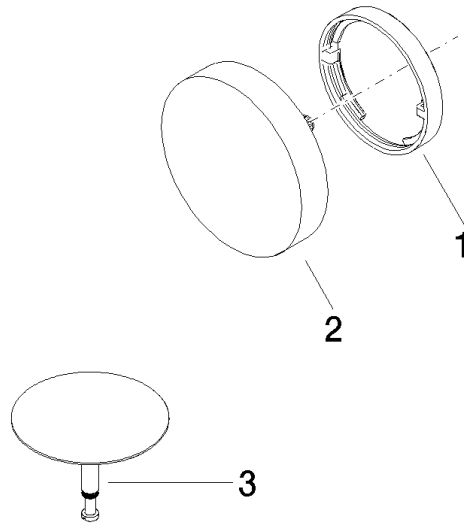

Required miscellaneous

Vacuum breaker -
•3/4" connection

35 150 970 90

Required miscellaneous

Vacuum breaker - Brushed Chrome

36 150 970-93

Required miscellaneous

Bath spout with pop-up waste and overflow -
•bowden cable length 725 mm

35 248 970 90

36 247 970

36 247 970

Spare parts list

No.	Item Number	Name	Quantity used	Delivery time
1	09 11 01 124-93	cover	1	20
2	90 20 97 061 00-93	handle	1	20
3	04 31 20 031 48-93	plug	1	60